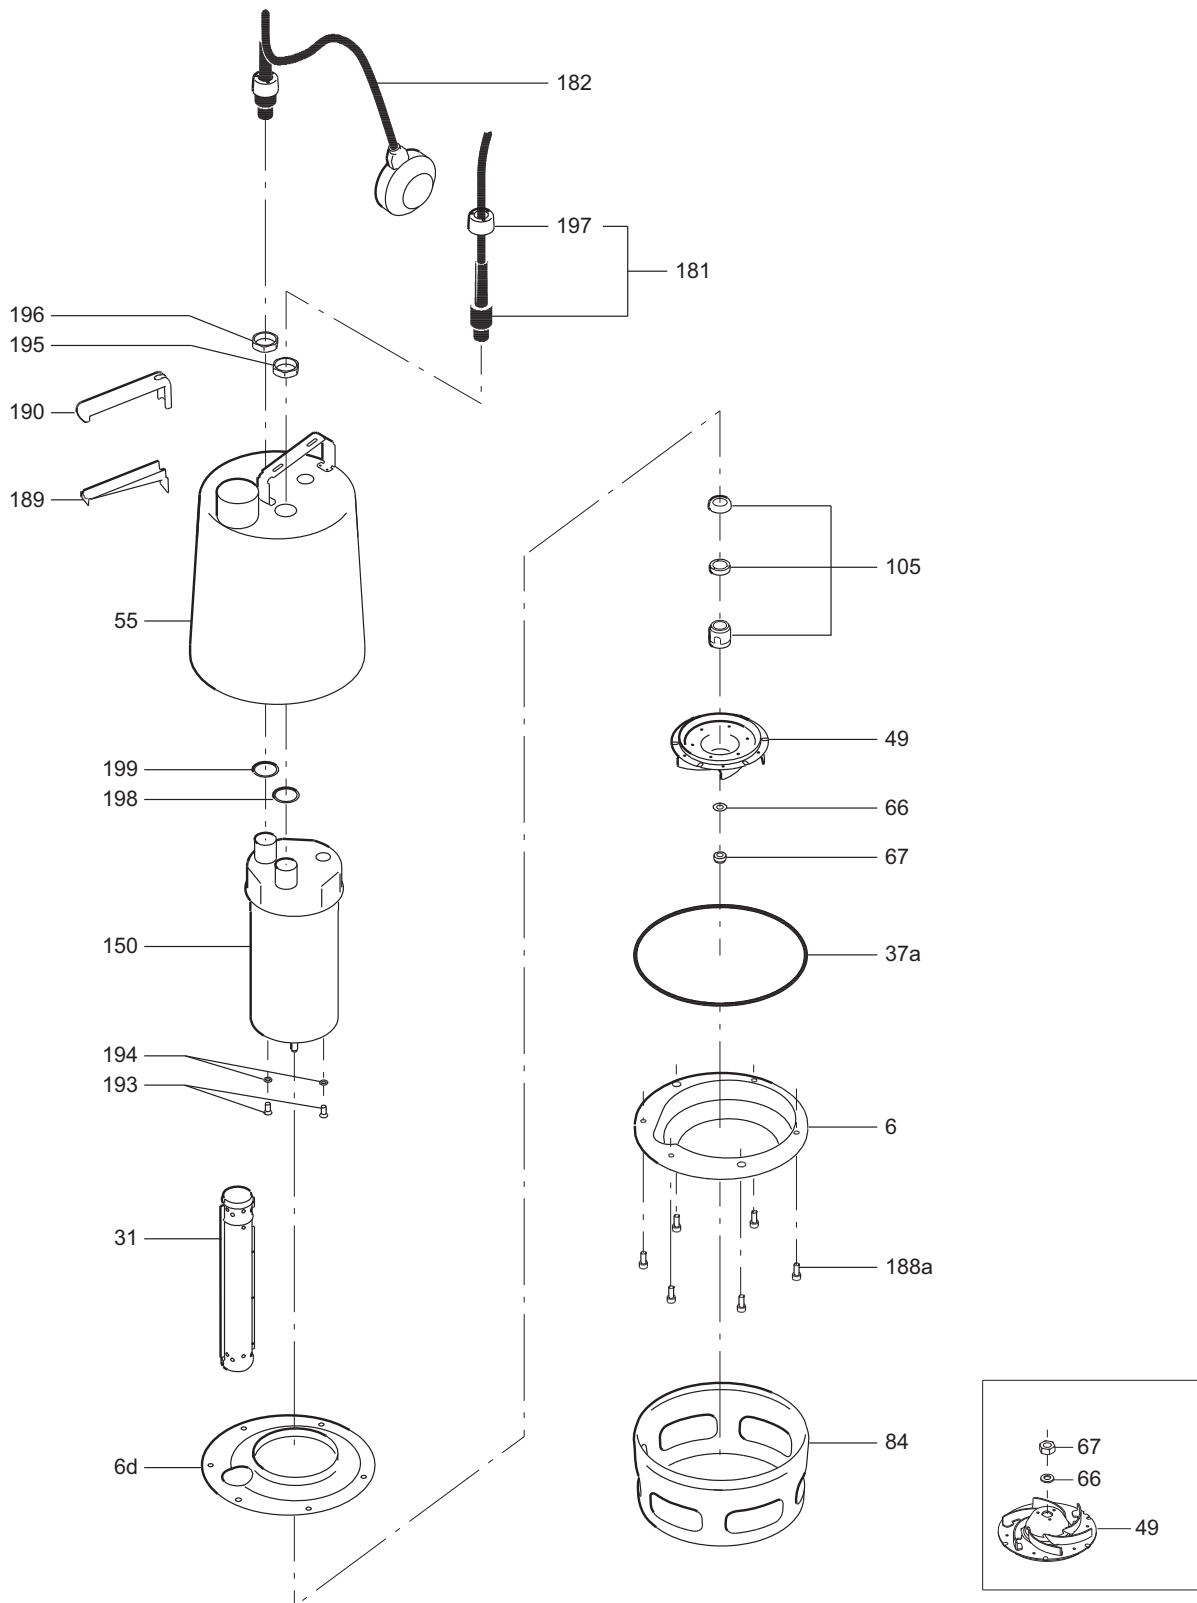

88. Unilift

Unilift AP12, 35, 50

50/60 Hz

Shaft seal

Pos.	Pump types	Produced before 0321 (yyww)	
	Material	BQQP	BQQV
	Kit No	96427804	96426650
	Description		
37a	O-ring	1	1
66	Washer	1	1
67	Lock nut	1	1
67a	Protective cap	1	1
105	Shaft seal	1	1
188a	Screw	6	6
193	Screw	2	2
194	O-ring	2	2
198	O-ring	2	2
199	O-ring	1	1
-	Oil for motor	1	1

Unilift AP12, 35, 50

TM02 5230 1615